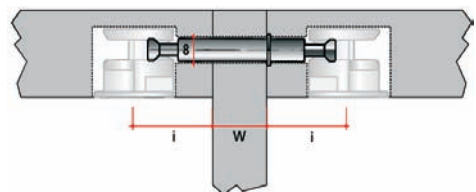

Mini excenters zonder rand, verzinkt.

Artikel	Ø =	L =	i =	Δ =
	15mm	10,5mm	6mm	12mm
3171290	15mm	11mm	6,5mm	13mm
3171300	15mm	12mm	7,5mm	15mm
3171305	15mm	12,5mm	8mm	16mm
	15mm	13,5mm	9mm	18mm
3171311	15mm	14mm	9,5mm	19mm
3171313	15mm	16mm	11,5mm	23mm
	15mm	19mm	14,5mm	29mm

Mini excenters met rand, vernikkeld. * = verzinkt

Artikel	Ø =	L =	i =	Δ =
	15mm	10,5mm	6mm	12mm
	15mm	11mm	6,5mm	13mm
	15mm	12mm	7,5mm	15mm
3171326	15mm	12,5mm	8mm	16mm
	15mm	13,5mm	9mm	18mm
	15mm	14mm	9,5mm	19mm
3171332	15mm	16mm	11,5mm	23mm
3171335*	15mm	17,5mm	12,5mm	25mm

Duvel Euroschroefdraad 6,3.

Artikel	Ø =	i =	L =	M =
3171400	7mm	34mm	11mm	6,3
3171402	7mm	24mm	11mm	6,3

Duvel Metrische draad.

Artikel	Ø =	i =	L =	M =
3171405	7mm	24mm	8mm	M4
3171450	7mm	34mm	8mm	M6
3171455	7mm	24mm	8mm	M6

Dubbelduvel.

Artikel	Ø =	i =	W =
3171490	7mm	24mm	16mm
3171495	7mm	24mm	19mm
3171500	7mm	34mm	16mm
3171505	7mm	34mm	19mm

Moffen en huls.

Artikel	Moffen / Huls
3172044	Mof Ø 5mm x 8mm / M4
3172860	Mof Ø 8,5mm x 13mm / M6
3171110	Huls Ø 5mm x 15mm / M4