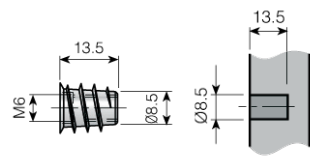

Mini excenters zonder rand, verzinkt.

Artikel	Ø =	L =	i =	Δ =
	15mm	10,5mm	6mm	12mm
3171290	15mm	11mm	6,5mm	13mm
3171300	15mm	12mm	7,5mm	15mm
3171305	15mm	12,5mm	8mm	16mm
	15mm	13,5mm	9mm	18mm
3171311	15mm	14mm	9,5mm	19mm
3171313	15mm	16mm	11,5mm	23mm
	15mm	19mm	14,5mm	29mm

Mini excenters met rand, vernikkeld. * = verzinkt

Artikel	Ø =	L =	i =	Δ =
	15mm	10,5mm	6mm	12mm
	15mm	11mm	6,5mm	13mm
	15mm	12mm	7,5mm	15mm
3171326	15mm	12,5mm	8mm	16mm
	15mm	13,5mm	9mm	18mm
	15mm	14mm	9,5mm	19mm
3171332	15mm	16mm	11,5mm	23mm
3171335*	15mm	17,5mm	12,5mm	25mm

Duvel Euroschroefdraad 6,3.

Artikel	Ø =	i =	L =	M =
3171400	7mm	34mm	11mm	6,3
3171402	7mm	24mm	11mm	6,3

Duvel Metrische draad.

Artikel	Ø =	i =	L =	M =
3171405	7mm	24mm	8mm	M4
3171450	7mm	34mm	8mm	M6
3171455	7mm	24mm	8mm	M6

Dubbelduvel.

Artikel	Ø =	i =	W =
3171490	7mm	24mm	16mm
3171495	7mm	24mm	19mm
3171500	7mm	34mm	16mm
3171505	7mm	34mm	19mm

Moffen en huls.

Artikel	Moffen / Huls
3172044	Mof Ø 5mm x 8mm / M4
3172860	Mof Ø 8,5mm x 13mm / M6
3171110	Huls Ø 5mm x 15mm / M4