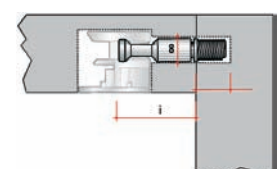

Mini excenters zonder rand, verzinkt.

Artikel	Ø =	L =	i =	Δ =
	15mm	10,5mm	6mm	12mm
3171290	15mm	11mm	6,5mm	13mm
3171300	15mm	12mm	7,5mm	15mm
3171305	15mm	12,5mm	8mm	16mm
	15mm	13,5mm	9mm	18mm
3171311	15mm	14mm	9,5mm	19mm
3171313	15mm	16mm	11,5mm	23mm
	15mm	19mm	14,5mm	29mm

Mini excenters met rand, vernikkeld. * = verzinkt

Artikel	Ø =	L =	i =	Δ =
	15mm	10,5mm	6mm	12mm
	15mm	11mm	6,5mm	13mm
	15mm	12mm	7,5mm	15mm
3171326	15mm	12,5mm	8mm	16mm
	15mm	13,5mm	9mm	18mm
	15mm	14mm	9,5mm	19mm
3171332	15mm	16mm	11,5mm	23mm
3171335*	15mm	17,5mm	12,5mm	25mm

Dubbelduvel.

Artikel	Ø =	i =	W =
3171490	7mm	24mm	16mm
3171495	7mm	24mm	19mm
3171500	7mm	34mm	16mm
3171505	7mm	34mm	19mm

Moffen en huls.

Artikel	Moffen / Huls
3172044	Mof Ø 5mm x 8mm / M4
3172860	Mof Ø 8,5mm x 13mm / M6
3171110	Huls Ø 5mm x 15mm / M4