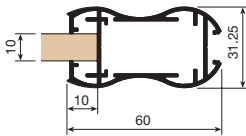

- 3138020 Aluminium-zilver
- 3138021 Aluminium-mat zilver
- 3138026 Aluminium-wit

Junior 7 Greeplijst 5200mm / 10mm

- 3138600 Aluminium-zilver
- 3138601 Aluminium -mat zilver
- 3138606 Aluminium-wit

Junior 7 Dwarsprofiel 2000mm / 10mm