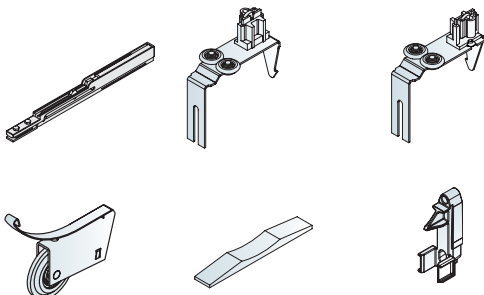

Junior 7 Bovenrail 4200mm

- 3138010 Aluminium-zilver / softclosing
- 3138011 Aluminium-mat zilver / softclosing
- 3138016 Aluminium-wit / softclosing

Junior 7 Bodemrail 4200mm

- 3138020 Aluminium-zilver
- 3138021 Aluminium-mat zilver
- 3138026 Aluminium-wit

Junior 7 Greeplijst 5200mm / 10mm

- 3138600 Aluminium-zilver
- 3138601 Aluminium -mat zilver
- 3138606 Aluminium-wit

Junior 7 Dwarsprofiel 2000mm / 10mm

- 3138680 Aluminium-zilver
- 3138681 Aluminium -mat zilver
- 3138686 Aluminium-wit

Junior 7 Deurprofiel 2000mm / 10mm

- 3138620 Aluminium-zilver
- 3138621 Aluminium -mat zilver
- 3138626 Aluminium-wit

Junior 7 Glasprofiel 4-6-8mm 3000mm

- 3138640 Trans. glasprofiel t.b.v. glas 4mm
- 3138642 Trans. glasprofiel t.b.v. glas 6mm
- 3138644 Trans. glasprofiel t.b.v. glas 8mm

Afwerkstrip 2600mm

- 3138650 Afwerkstrip KU wit
- 3138652 Afwerkstrip KU grijs

Junior 7 Schuifdeurbeslag

- 3138800 2 drs. compleet / 50 kg. inclusief softclosing
- 3138805 3 drs. compleet / 50 kg. inclusief softclosing